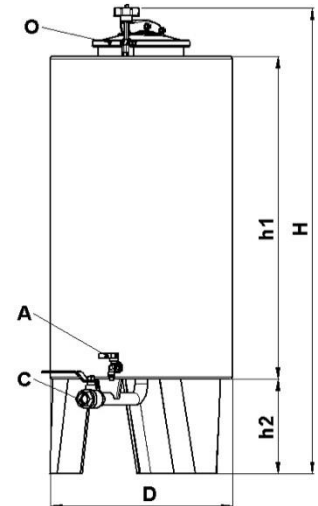

## Storage tanks

Stainless steel AISI 304, bright annealed finish.

**Standard equipment:** Welded leg, manhole cover, 1.5" TC drain port, sample valve.

200L and bigger tanks have a conical bottom.

Product	Volume in Gallon/L	D in inch	H in inch	h1 in inch	h2 in inch	Regular Price	Sale Price	In Stock
Storage tank	26.5/100	16	48	33	10	\$344	\$292	✓
Storage tank	40/150	19	48	33	10	\$468	\$398	
Storage tank	53/200	22	48	33	10	\$564	\$480	✓
Storage tank	66/250	22	57	40	13	\$590	\$501	✓
Storage tank	80/300	25	57	40	13	\$688	\$585	✓
Storage tank	100/380	25	62	49	13	\$737	\$627	
Storage tank	132/500	32	52	40	13	\$1287	\$1094	
Storage tank	158/600	32	62	49	13	\$1638	\$1392	
Storage tank	211/800	32	72	59	13	\$1966	\$1671	