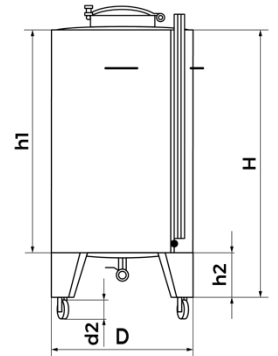

ZOTTEL WINE TANKS | QUALITY TANKS FOR LESS...

Storage tanks on wheels

Standard equipment: 1.5" Tri-Clamp bottom port, 1.5" Tri-Clamp racking port, manhole cover, wheels, handles for easier movement.

Optional: 1.5" TC Butterfly valve kit.

Tanks have conical bottom.

Product	Volume in Gallon/L	D in inch	H in inch	h1 in inch	h2 in inch	d2 in inch	Regular Price	Sale Price	In Stock
Wine tank on wheels	156/600	31	68	49	10	5	\$2307	\$1960	
Wine tank on wheels	210/800	31	78	59	10	5	\$2546	\$2164	✓
Wine tank on wheels	290/1100	38	78	59	10	5	\$3222	\$2738	
Butterfly valve kit	1.5" TC	-	-	-	-	-	\$135		✓