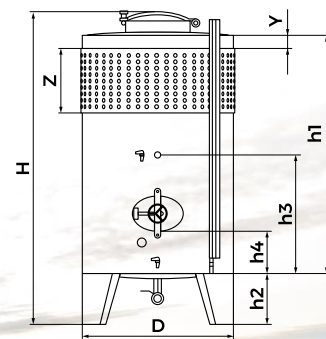

ZOTTEL WINE TANKS | NOVEMBER SALE!!!

Closed wine tanks with cooling jacket

Standard equipment: welded legs, cooling jacket, 2" TC bottom port, 2" TC racking port, sample valve 1/2", 2" TC gas vent port, manhole cover, manway door, thermometer, adjustable legs, ladder support, lifting ears.

Optional: 2" TC Butterfly valve kit, Gas vent

Tanks have a conical bottom.

Product	Volume in Gallon/L	D in inch	H in inch	h1 in inch	h2 in inch	h3 in inch	h4 in inch	Y in inch	Z in inch	M2	Regular Price	Sale Price	In Stock
Wine tank closed	290/1100	38	78	59	13	30	11	6	16	1.12	\$3632	\$3087	✓
Wine tank closed	396/1500	44	83	59	14	30	11	6	16	1.36	\$4006	\$3405	✓
Wine tank closed	528/2000	50	83	59	14	30	11	6	16	1.52	\$4644	\$3947	✓
Wine tank closed	645/2450	56	83	59	14	30	11	6	20	2.14	\$5585	\$4747	✓
Wine tank closed	690/2600	50	99	79	14	39	11	6	20	1.9	\$7111	\$6044	
Wine tank closed	870/3300	56	99	79	14	39	11	6	20	2.14	\$8192	\$6963	
Wine tank closed	1020/3850	50	138	118	14	59	11	6	20	1.9	\$8733	\$7423	
Wine tank closed	1280/4850	56	138	118	14	59	11	6	20	2.14	\$9273	\$7882	
Wine tank closed	1360/5150	50	178	157	14	79	11	20	39	3.8	\$10670	\$9069	
Wine tank closed	1532/5800	50	197	177	14	79	11	20	39	3.8	\$11185	\$9507	
Wine tank closed	1690/6400	56	178	157	14	79	11	20	39	4.28	\$11922	\$10134	

M2 is the surface area of the cooling jacket in m².

Sale price valid until 12-31-2019. Delivery time for tanks not in stock usually takes 120 days from order.

WoodinSteel Winery Equipment
 AUTHORIZED DISTRIBUTOR OF ZOTTEL PRODUCTS IN THE USA.
 Woodinville, WA