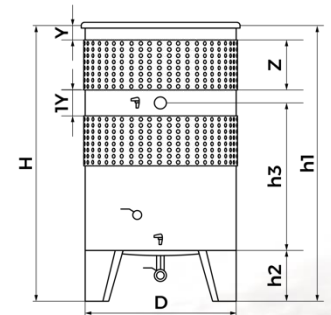

ZOTTEL WINE TANKS | NOVEMBER SALE!!!

Open fermentation tanks with two cooling jackets

Standard equipment: welded legs, two cooling jackets, 2" TC bottom port, 2" TC racking port, sample valve 1/2", rectangular door, floating lid with gasket and pump, lifting arm, dust cover, thermometer, adjustable legs, ladder support.

Optional: 2" TC Butterfly valves

Tanks have sloped bottom. (5%)

Product	Volume in Gallon/L	D in inch	H in inch	h1 in inch	h2 in inch	h3 in inch	Y in inch	Y1 in inch	Z in inch	M2	Regular Price	Sale Price	In Stock
Wine tank open	290/1100	38	72	59	13	30	6	4	13	1.8	$5078	$4316	✓
Wine tank open	400/1500	44	73	59	14	30	6	4	13	2.2	$6397	$5437	✓
Wine tank open	530/2000	50	73	59	14	30	6	4	13	2.4	$6836	$5810	✓
Wine tank open	650/2450	56	73	59	14	30	6	4	13	2.7	$7152	$6079	✓
Wine tank open	690/2600	50	93	79	14	39	6	4	13	2.4	$10216	$8684	
Wine tank open	870/3300	56	93	79	14	39	6	4	13	2.7	$11440	$9724	
Wine tank open	1020/3850	50	132	118	14	59	6	34	25	4.8	$12189	$10360	
Wine tank open	1280/4850	56	132	118	14	59	6	34	25	5.4	$13139	$11168	

M2 is the surface area of the cooling jacket in m².

Sale price valid until 12-31-2019. Delivery time for tanks not in stock usually takes 120 days from order.